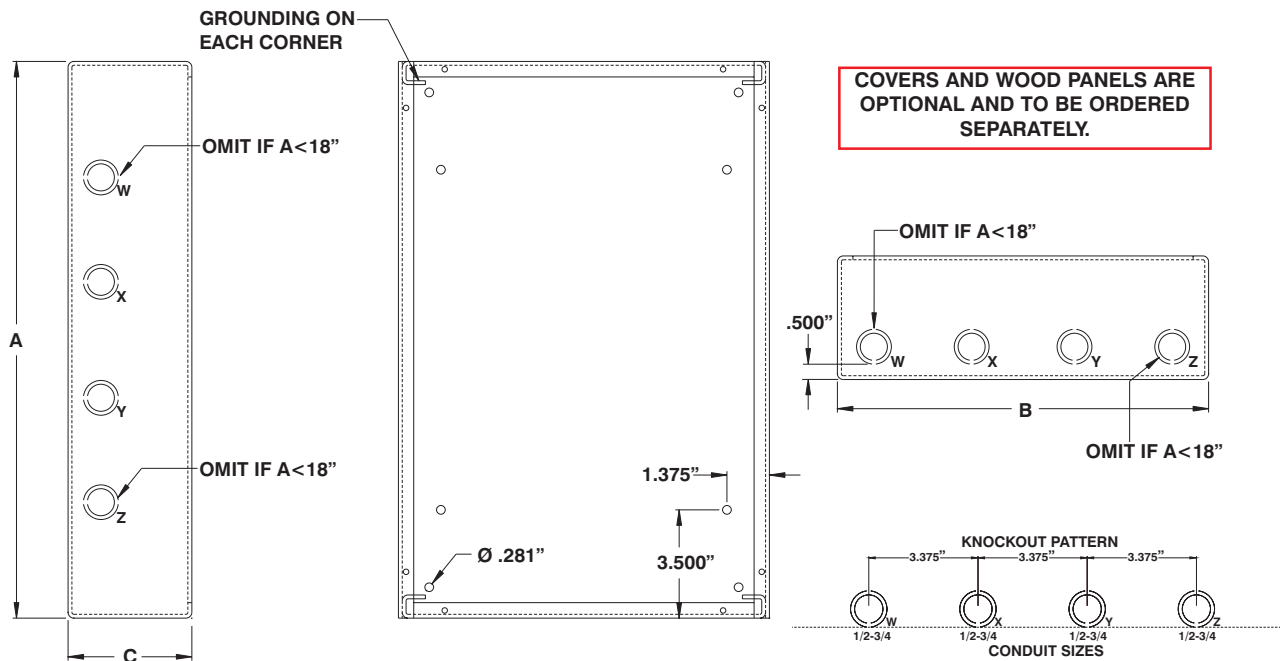

PRODUCTS CATALOG

ELECTRICAL ENCLOSURES & MODULAR CABINETS

20

exmweb.com

The 1100 TC are specifically designed for telephone equipment. They are made of high quality 16 GA or 14 GA steel and three different covers can be attached to the main body. If the installation requires a hinged flush mounted enclosure, then one body (1100 TC) and one cover (1100 HCF or 1100 HCFW) must be ordered. For a hinged, surface-mounted enclosure, one

body (1100 TC) and one cover (1100 HCS or 1100 HCSW) must be ordered. If a screw cover is required, one body (1100 TC) and one screw cover (1100 FCD) must be ordered. The hinged covers are provided with a bolt-on hinge and are closed with a 1/4 turn key lock, which ensures a positive door to box contact. Knockouts are provided and a wooden back is available upon request. Boxes

CATALOG NUMBER	DIMENSIONS			SHIP WGT LBS.	CATALOG NUMBER	DIMENSIONS			SHIP WGT LBS.
	A	B	C			A	B	C	
1100 TC121204	12	12	4	7	1100 TC362406	36	24	6	32
1100 TC181204	18	12	4	10	1100 TC363006	36	30	6	37
1100 TC181804	18	18	4	12	1100 TC363606	36	36	6	43
1100 TC241804	24	18	4	15	1100 TC483006	48	30	6	47
1100 TC242404	24	24	4	19	1100 TC483606	48	36	6	53
1100 TC302404	30	24	4	22	1100 TC484806	48	48	6	66
1100 TC303004	30	30	4	27	1100 TC121208	12	12	8	14
1100 TC362404	36	24	4	26	1100 TC181208	18	12	8	18
1100 TC363004	36	30	4	31	1100 TC181808	18	18	8	21
1100 TC363604	36	36	4	36	1100 TC241808	24	18	8	25
1100 TC483004	48	30	4	39	1100 TC242408	24	24	8	30
1100 TC483604	48	36	4	45	1100 TC302408	30	24	8	34
1100 TC484804	48	48	4	58	1100 TC303008	30	30	8	39
1100 TC121206	12	12	6	11	1100 TC362408	36	24	8	38
1100 TC181206	18	12	6	13	1100 TC363008	36	30	8	44
1100 TC181806	18	18	6	17	1100 TC363608	36	36	8	50
1100 TC241806	24	18	6	20	1100 TC483008	48	30	8	54
1100 TC242406	24	24	6	24	1100 TC483608	48	36	8	61
1100 TC302406	30	24	6	28	1100 TC484808	48	48	8	76
1100 TC303006	30	30	6	33					